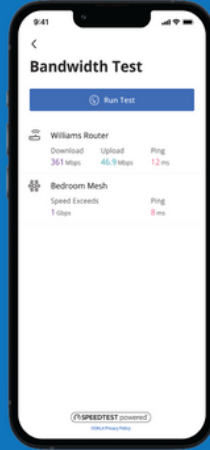

Experience the True Power of the CommandIQ App

Check your internet speed.

Run bandwidth tests to monitor your network performance and give bandwidth priority to specific devices.

Easily set-up a guest network.

Keep your network passwords secure by setting up separate guest networks for your visitors.

View and manage all devices connected to your network.

Track a device's bandwidth usage, pause its network access, or disconnect it.

Set parental controls.

See what apps your kids are using, how long they're used for, and tailor their experience by blocking inappropriate sites and content, or setting usage limits.

Active threat protection.

View total threats, intrusions, and viruses blocked over time. You can even see protected devices and total protection uptime.