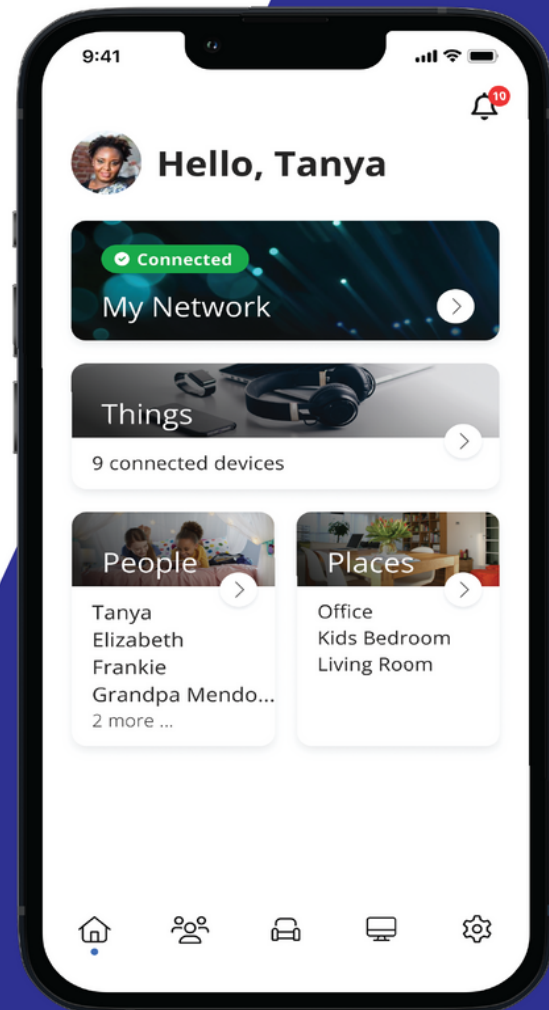

*Only available with Managed Wi-Fi service from Midstate Communications for $8.95/month. Managed Wi-Fi is a Wi-Fi-6 router on Midstate's 100% Fiber Optic Internet service that receives timely firmware updates resulting in your internet connection to provide you with the best experience possible.