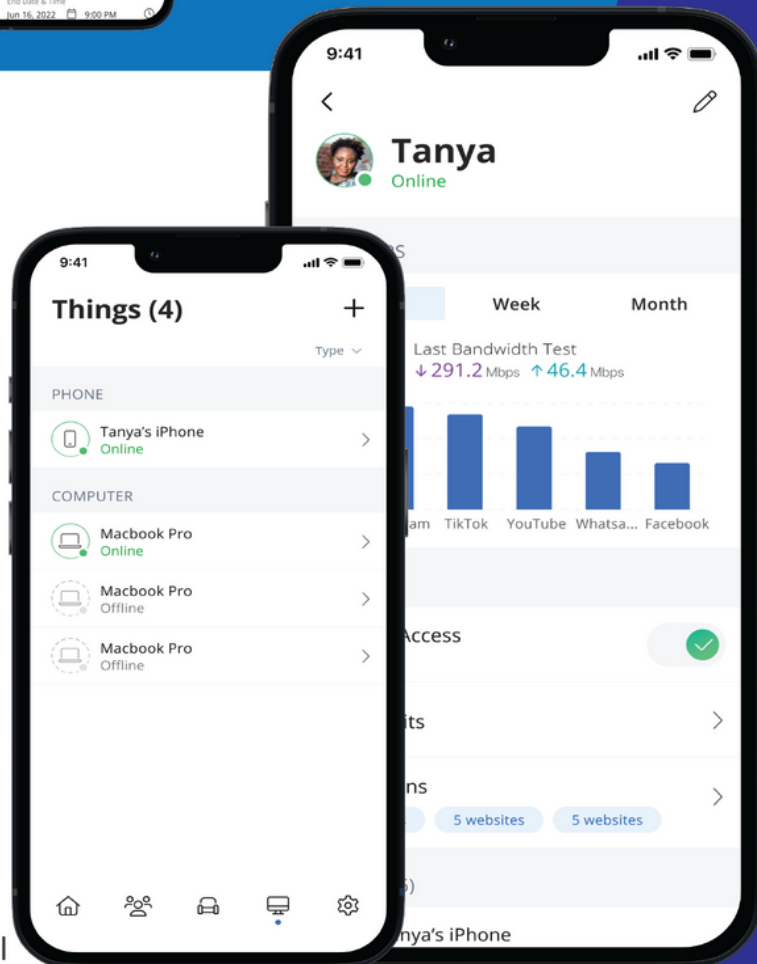

For service assistance please call 605-778-6221 or visit us online at www.midstatesd.net