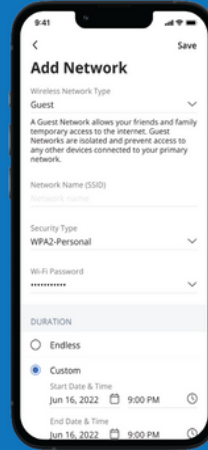

Experience the True Power of the CommandIQ App

Check your internet speed.

Run bandwidth tests to monitor your network performance and give bandwidth priority to specific devices.

Easily set-up a guest network.

Keep your network passwords secure by setting up separate guest networks for your visitors.

View and manage all devices connected to your network.

Track a device's bandwidth usage, pause its network access, or disconnect it.

Set parental controls.

See what apps your kids are using, how long they're used for, and tailor their experience by blocking inappropriate sites and content, or setting usage limits.

Active threat protection.

View total threats, intrusions, and viruses blocked over time. You can even see protected devices and total protection uptime.